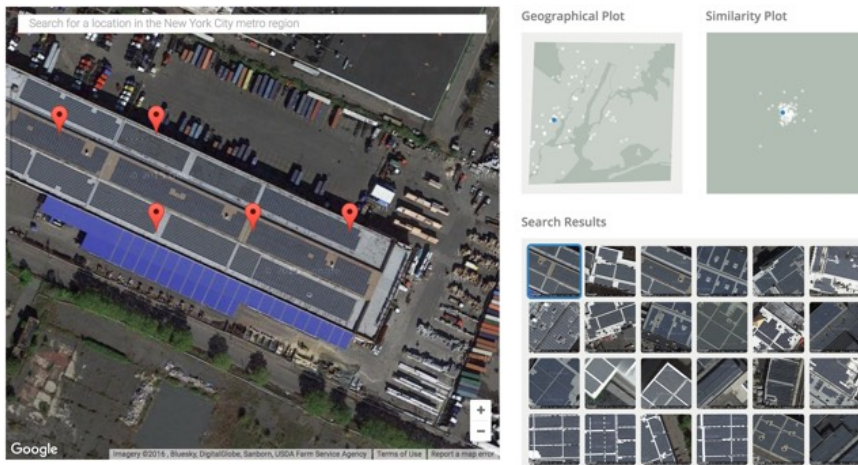

kottke.org posts about Terrapattern

Satellite imagery search engine MAY 25 2016

[Terrapattern](#) is a search engine for satellite images. You click on a specific feature of interest on a map and the site returns results that match it. For instance, [here are the locations of solar panels in NYC](#).

You can also use Terrapattern to [find school bus depots](#), [fracking wells](#), [Air Force bombers](#), [baseball diamonds](#), [train tracks](#), and much more.

There are only four cities currently represented (Pittsburgh, New York, San Francisco, and Detroit) but this is already super cool to play around with. (via [@genmon](#))